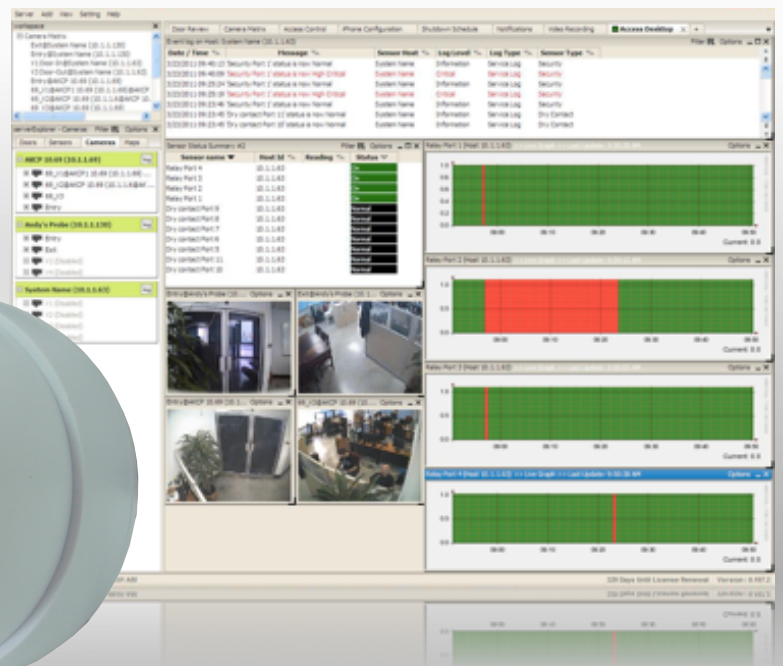

# High Definition Digital Camera - HD-DC

## High Definition Digital Camera

Use this High Definition Digital Camera (HD-DC) to visually inspect your enterprise assets and resources via your browser from anywhere in the world. The AKCess Pro HDDC provides optimum features for deployment with the AKCess Pro securityProbe 5ES Video series.

The AKCess Pro HD-DC is ideal for use with the securityProbe, capable of accepting 2 cameras and the AKCess Server application, that can connect many HD-DC's for recording and playback of video footage. Still images

## Rich Notification Suite

Real-time and archived video and pictures can be included in your alert notifications according to your preferred hierarchy of redundant alert notifications. Choose any notification combination and sequence from our Rich Notification Suite, to escalate unresolved alerts.